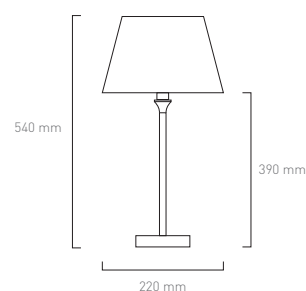

MATERIALS

Base Wood and brass
Bulb holder colour Black / White
Electric cable Textile

WIRING

Bulb holder E27
Max Power 60W
Insulation Class II

PURELIGHT®

LIGHTING SOLUTIONS

metal
metal

BRAGA Table