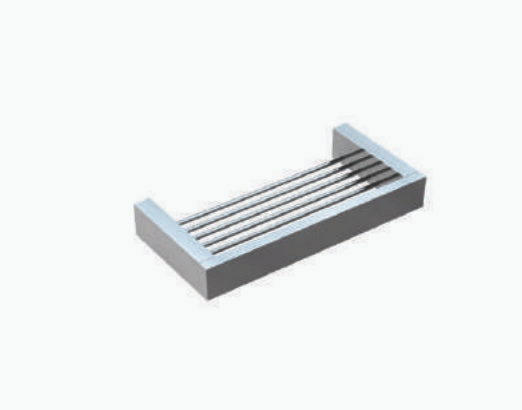

Porta rolo
Roll holder

■ ref. **RE10R06**

Saboneteira
Soap dish wallmounted

■ ref. **RE10R36**

Doseador
Soap dispenser

■ ref. **RE10R16**

Esponjeira
Bar soap dish

MATÉRIA-PRIMA