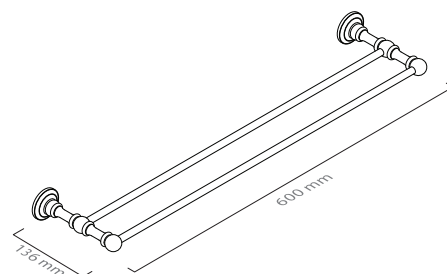

■ ref. **CL10C02D**

Toalheiro barra duplo 60
Double towel rail 60

■ ref. **CL10C03**

Toalheiro argola
Towel ring