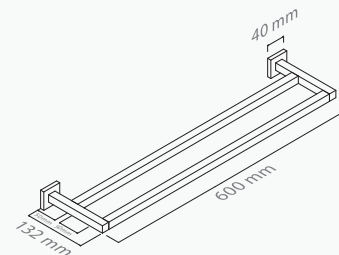

■ ref. **M710B02D**

Toalheiro barra duplo 60
Double towel rail 60