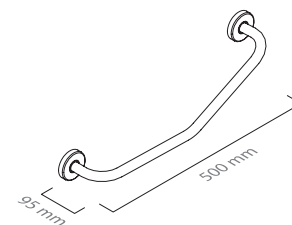

■ ref. **H810H74**

Pega banheira inclinada
Grab bar bended