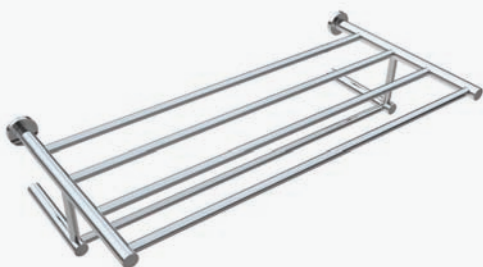

■ ref. **P210P13/40**

Porta toalhas 40
Towel rack 40

■ ref. **P210P13/60**

Porta toalhas 60
Towel rack 60