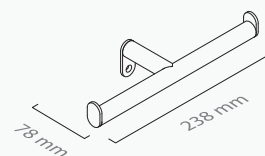

■ ref. **W910W05R**

Porta rolo reserva
Spare roll holder