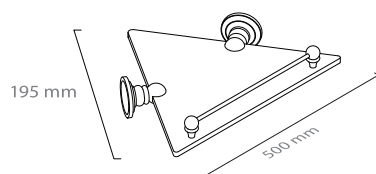

MATÉRIA-PRIMA

Latão

RAW MATERIAL

Brass

ACABAMENTOS DISPONÍVEIS

Cromado / Cromado Escovado / Niquelado / Dourado / Rosa Dourado / Latão Polido / Latão Escovado / Latão Envelhecido / Lacado (Preto Mate ou Branco Mate)

AVAILABLE FINISHES

Chrome / Brushed Chrome / Antique Niquel / Gold / Rose Gold / Polished Brass / Brushed Brass / Antique Brass / Lacquered (Mate Black or Mate White)

CLASSIC