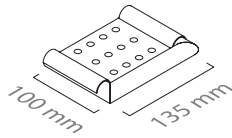

MATÉRIA-PRIMA
Latão

RAW MATERIAL
Brass

ACABAMENTOS DISPONÍVEIS

Cromado / Cromado Escovado / Niquelado / Dourado / Rosa Dourado / Latão Polido / Latão Escovado / Latão Envelhecido / Lacado (Preto Mate ou Branco Mate)

AVAILABLE FINISHES

Chrome / Brushed Chrome / Antique Niquel / Gold / Rose Gold / Polished Brass / Brushed Brass / Antique Brass / Lacquered (Mate Black or Mate White)