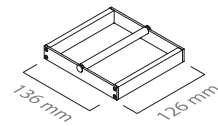

Toalheiro barra duplo 40
Double towel rail 40

■ ref. **F810F04**

Prateleira vidro
Glass shelf

■ ref. **F810F05**

Porta rolo
Roll holder

■ ref. **F810F05D**

Porta rolo duplo
Double roll holder

MATÉRIA-PRIMA