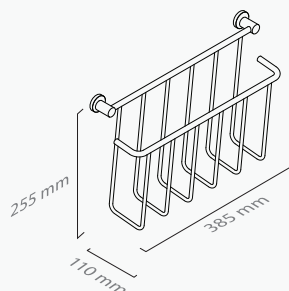

■ ref. **P210P15**

Porta revistas
Newspaper holder