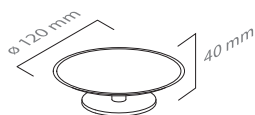

■ ref. **PR10P96**

Saboneteira móvel
Soap dish free standing

■ ref. **R710R96**

Saboneteira móvel
Soap dish free standing

■ ref. **H910H16/40**

Esponjeira 40
Large basket

■ ref. **H910H16/25**

Esponjeira 25
Medium basket