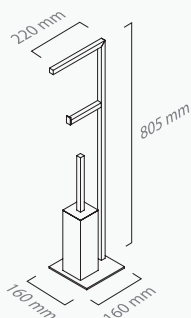

■ ref. **H910H439**

Porta rolo escova pé
Floor free standing with roll
and toilet brush