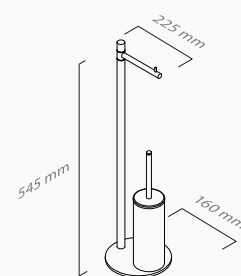

■ ref. **P210P199**

Toalheiro pé 2 barras
Floor free standing double swivel towel rail

■ ref. **P210P99**

Toalheiro pé 3 barras
Floor free standing triple swivel towel rail

■ ref. **P210P439**

Porta rolo escova pé
Floor free standing with roll and toilet brush