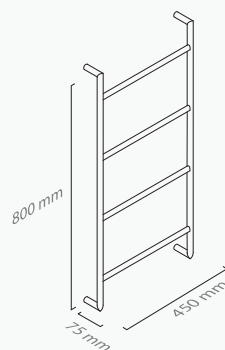

■ ref. **W910W13**

Porta toalhas
Towel rack

■ ref. **W910W13T**

Porta toalhas c/toalheiro
Towel rack

■ ref. **W910W13V**

Porta toalhas vertical
Towel rack

MATÉRIA-PRIMA
Latão

RAW MATERIAL
Brass