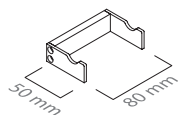

■ ref. **F810F16**

Esponjeira
Bar soap dish