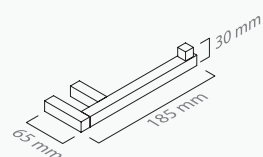

■ ref. **M710M30**

Toalheiro barra 30
Towel rail 30