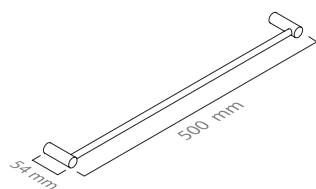

MATÉRIA-PRIMA
Aço Inox

RAW MATERIAL
Stainless Steel

ACABAMENTOS DISPONÍVEIS
Escovado

AVAILABLE FINISHES
Brushed

i6