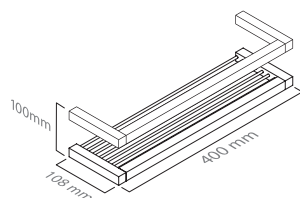

MATÉRIA-PRIMA

Latão

ACABAMENTOS DISPONÍVEIS

Cromado / Cromado Escovado / Niquelado / Dourado / Rosa Dourado / Latão Polido / Latão Escovado / Latão Envelhecido / Lacado (Preto Mate ou Branco Mate)

RAW MATERIAL

Brass

AVAILABLE FINISHES

Chrome / Brushed Chrome / Antique Nickel / Gold / Rose Gold / Polished Brass / Brushed Brass / Antique Brass / Lacquered (Mate Black or Mate White)

M7