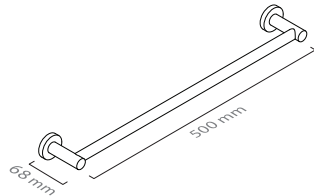

MATÉRIA-PRIMA
Latão

RAW MATERIAL
Brass

ACABAMENTOS DISPONÍVEIS

Cromado / Cromado Escovado / Niquelado / Dourado / Rosa Dourado / Latão Polido / Latão Escovado / Latão Envelhecido / Lacado (Preto Mate ou Branco Mate)

AVAILABLE FINISHES

Chrome / Brushed Chrome / Antique Niquel / Gold / Rose Gold / Polished Brass / Brushed Brass / Antique Brass / Lacquered (Mate Black or Mate White)

PORTUCALE