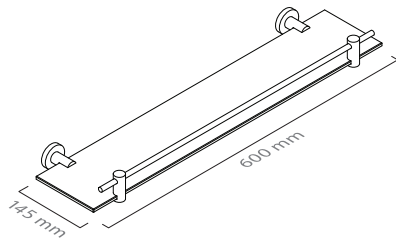

MATÉRIA-PRIMA
Latão

RAW MATERIAL
Brass

ACABAMENTOS DISPONÍVEIS

Cromado / Cromado Escovado / Niquelado / Dourado / Rosa Dourado / Latão Polido / Latão Escovado / Latão Envelhecido / Lacado (Preto Mate ou Branco Mate)

AVAILABLE FINISHES

Chrome / Brushed Chrome / Antique Niquel / Gold / Rose Gold / Polished Brass / Brushed Brass / Antique Brass / Lacquered (Mate Black or Mate White)

PORTUCALE