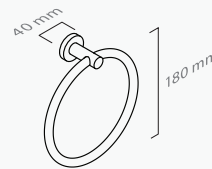

Toalheiro barra duplo 60
Double towel rail 60

■ ref. **P210P03**

Toalheiro argola
Towel ring

■ ref. **P210P84**

Toalheiro giratório
Adjustable towel rail

■ ref. **P210P04/50**

Prateleira vidro 50
Glass shelf 50