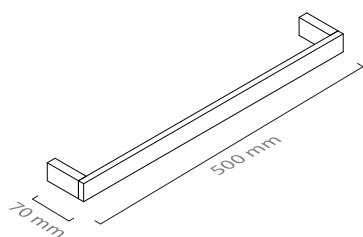

MATÉRIA-PRIMA
Latão

RAW MATERIAL
Brass

ACABAMENTOS DISPONÍVEIS

Cromado / Cromado Escovado / Niquelado / Dourado / Rosa Dourado / Latão Polido / Latão Escovado / Latão Envelhecido / Lacado (Preto Mate ou Branco Mate)

AVAILABLE FINISHES

Chrome / Brushed Chrome / Antique Niquel / Gold / Rose Gold / Polished Brass / Brushed Brass / Antique Brass / Lacquered (Mate Black or Mate White)

REDIL