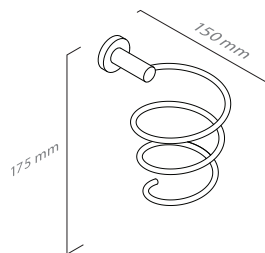

■ ref. **P210P14**

Suporte secador
Hairdryer holder