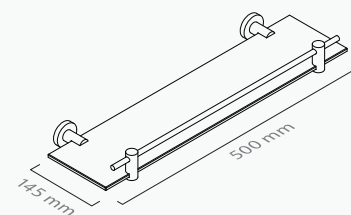

Toalheiro barra duplo 60
Double towel rail 60

■ ref. **P210P03**

Toalheiro argola
Towel ring

■ ref. **P210P84**

Toalheiro giratório
Adjustable towel rail

■ ref. **P210P04/50**

Prateleira vidro 50
Glass shelf 50