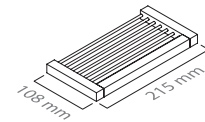

Saboneteira
Soap dish wallmounted

■ ref. **M710M26**

Saboneteira/esponjeira
Large basket

■ ref. **M710M16**

Esponjeira
Bar soap dish

■ ref. **M710M16/20S**

Esponjeira 20
Bar soap dish 20

MATÉRIA-PRIMA