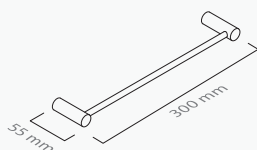

MATÉRIA-PRIMA

Latão

ACABAMENTOS DISPONÍVEIS

Cromado / Cromado Escovado / Niquelado / Dourado / Rosa Dourado / Latão Polido / Latão Escovado / Latão Envelhecido / Lacado (Preto Mate ou Branco Mate)

RAW MATERIAL

Brass

AVAILABLE FINISHES

Chrome / Brushed Chrome / Antique Niquel / Gold / Rose Gold / Polished Brass / Brushed Brass / Antique Brass / Lacquered (Mate Black or Mate White)

PROJECT

■ ref. **PR10P01**

Toalheiro barra 50
Towel rail 50

■ ref. **PR10P02**

Toalheiro barra 40
Towel rail 40

■ ref. **PR10P60**

Toalheiro barra 60
Towel rail 60

■ ref. **PR10P30**

Toalheiro barra 30
Towel rail 30