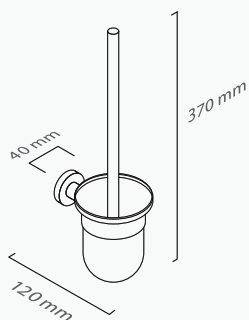

■ ref. **P210P10T**

Cabide triplo
Triple hook