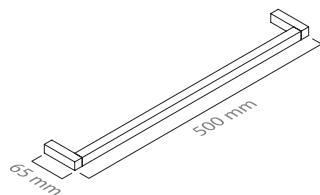

Chrome / Brushed Chrome / Antique Niquel / Gold / Rose Gold / Polished Brass / Brushed Brass / Antique Brass / Lacquered (Mate Black or Mate White)

M7

■ ref. **M710M01**

Toalheiro barra 50
Towel rail 50

■ ref. **M710M02**