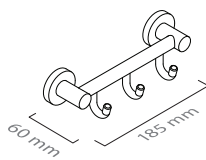

■ ref. **P210P10D**

Cabide duplo
Double hook