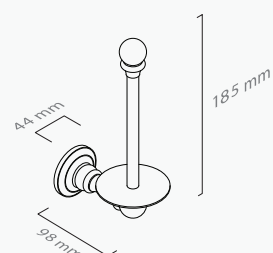

■ ref. **CL10C05T**

Porta rolo c/tampa
Roll holder with lid