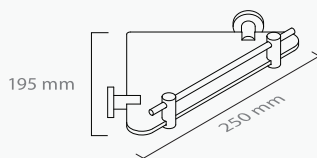

■ ref. **P210P04/60**

Prateleira vidro 60
Glass shelf 60