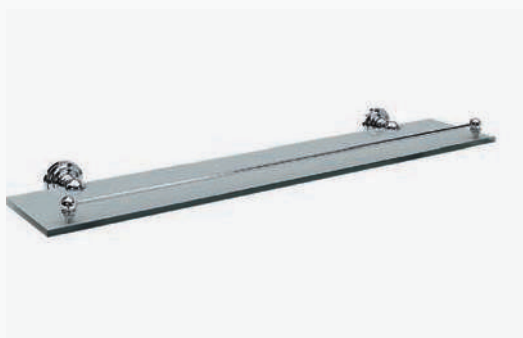

■ ref. **CL10C02**

Toalheiro barra 60
Towel rack 60

■ ref. **CL10C30**

Toalheiro barra 30
Towel rail 30

■ ref. **CL10C01D**

Toalheiro barra duplo 50
Double towel rail 50

MATÉRIA-PRIMA
Latão

RAW MATERIAL
Brass

■ ref. **CL10C02D**

Toalheiro barra duplo 60
Double towel rail 60

■ ref. **CL10C03**

Toalheiro argola
Towel ring

■ ref. **CL10C04/50**

Prateleira vidro 50
Glass shelf 50

■ ref. **CL10C04/60**

Prateleira vidro 60
Glass shelf 60