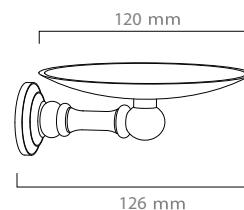

■ ref. **CL10C96**

Saboneteira móvel
Soap dish free standing