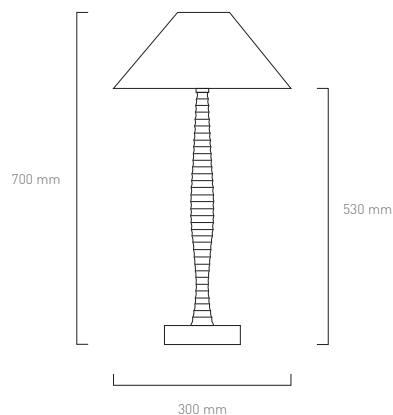

Base	Wood
Bulb holder colour	Black
Electric cable	PVC

WIRING

Bulb holder	E27
Max Power	60W
Insulation	Class II

CE RoHS

BS EN 60598

PALMEIRA Table

■ ref. **PALMEIRA Table**

PT