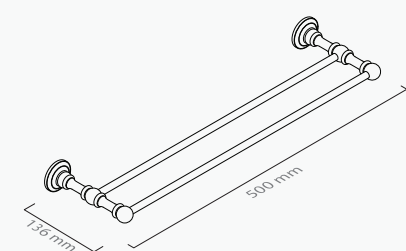

AVAILABLE FINISHES

Chrome / Brushed Chrome / Antique Nickel / Gold / Rose Gold / Polished Brass / Brushed Brass / Antique Brass / Lacquered (Mate Black or Mate White)

CLASSIC 

■ ref. **CL10C01**

Toalheiro barra 50
Towel rail 50

■ ref. **CL10C02**

Toalheiro barra 60
Towel rack 60

■ ref. **CL10C30**

Toalheiro barra 30
Towel rail 30

■ ref. **CL10C01D**

Toalheiro barra duplo 50
Double towel rail 50

MATÉRIA-PRIMA
Latão

RAW MATERIAL
Brass