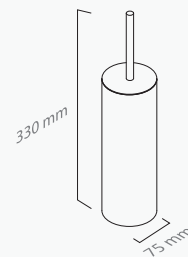

PROJECT

MATÉRIA-PRIMA

Latão

ACABAMENTOS DISPONÍVEIS

Cromado / Cromado Escovado / Niquelado / Dourado / Rosa Dourado / Latão Polido / Latão Escovado / Latão Envelhecido / Lacado (Preto Mate ou Branco Mate)

RAW MATERIAL

Brass

AVAILABLE FINISHES

Chrome / Brushed Chrome / Antique Niquel / Gold / Rose Gold / Polished Brass / Brushed Brass / Antique Brass / Lacquered (Mate Black or Mate White)

■ ref. **PR10P11**

Porta escova parede
Toilet brush wallmounted

■ ref. **PR10P11C**

Porta escova chão
Toilet brush free standing