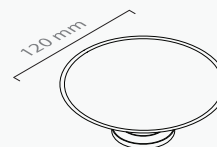

■ ref. **CL10C96**

Saboneteira móvel
Soap dish free standing