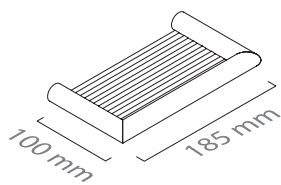

■ ref. **W910W07**

Saboneteira dupla
Double soap dish wallmounted