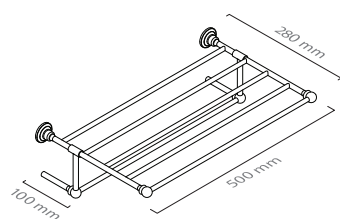

■ ref. **CL10C11**

Porta escova chão
Toilet brush free standing