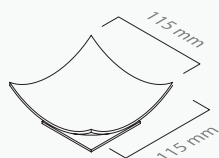

■ ref. **PR10P96**

Saboneteira móvel
Soap dish free standing

■ ref. **R710R96**

Saboneteira móvel
Soap dish free standing

■ ref. **H910H16/40**

Esponjeira 40
Large basket

■ ref. **H910H16/25**

Esponjeira 25
Medium basket