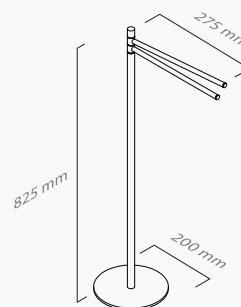

■ ref. **P210P199**

Toalheiro pé 2 barras
Floor free standing double swivel towel rail

■ ref. **P210P99**

Toalheiro pé 3 barras
Floor free standing triple swivel towel rail

■ ref. **P210P439**

Porta rolo escova pé
Floor free standing with roll and toilet brush