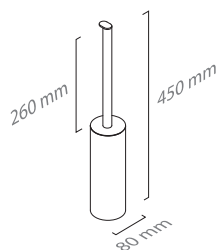

MATÉRIA-PRIMA
Latão

RAW MATERIAL
Brass

ACABAMENTOS DISPONÍVEIS

Cromado / Cromado Escovado / Niquelado / Dourado / Rosa Dourado / Latão Polido / Latão Escovado / Latão Envelhecido / Lacado (Preto Mate ou Branco Mate)

AVAILABLE FINISHES

Chrome / Brushed Chrome / Antique Nickel / Gold / Rose Gold / Polished Brass / Brushed Brass / Antique Brass / Lacquered (Mate Black or Mate White)

W⁹SIMPLEX 0