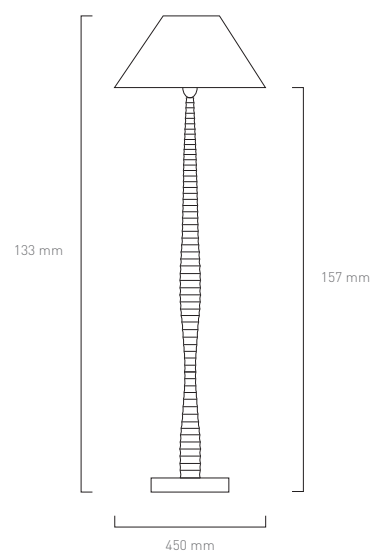

PALMEIRA Floor

■ ref. **PALMEIRA Floor**

PT

MATERIAIS

Base	Madeira
Cor casquilho	Preto
Cabo elétrico	Plástico

ELECTRIFICAÇÃO

Casquilho	E27
Potência Máx.	60W
Isolamento	Classe II

EN

MATERIALS

Base	Wood
Bulb holder colour	Black
Electric cable	PVC

WIRING

Bulb holder	E27
Max Power	60W
Insulation	Class II

CE RoHS

BS EN 60598