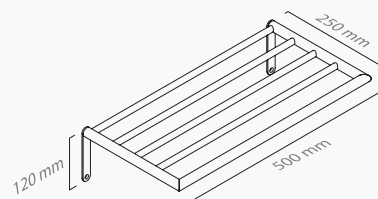

■ ref. **W910W13**

Porta toalhas
Towel rack