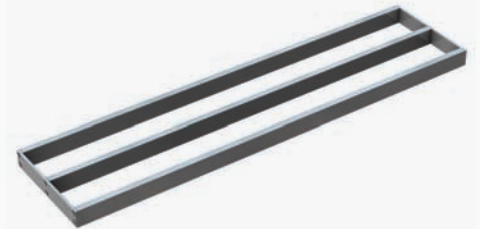

■ ref. **F810F01D**

Toalheiro barra duplo 50
Double towel rail 50

■ ref. **F810F02**

Toalheiro barra 60
Towel rail 60