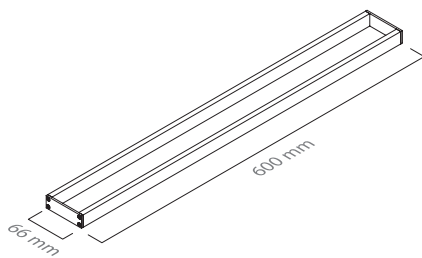

■ ref. **F810F01D**

Toalheiro barra duplo 50
Double towel rail 50

■ ref. **F810F02**

Toalheiro barra 60
Towel rail 60