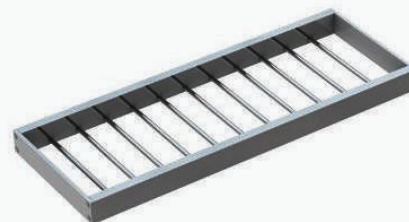

■ ref. **F810F10**

Cabide
Hook