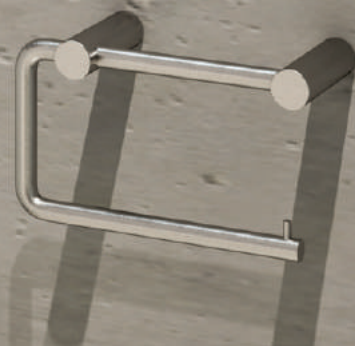

■ ref. **CL10C11**

Porta escova chão
Toilet brush free standing

■ ref. **CL10C13**

Porta toalhas
Towel rack

PUREBATH®

BATHROOM ACCESSORIES

i6

Made by
FURNOR

MATÉRIA-PRIMA
Aço Inox

RAW MATERIAL
Stainless Steel

ACABAMENTOS DISPONÍVEIS
Escovado

AVAILABLE FINISHES
Brushed

i6 

■ ref. **I330I01**

Toalheiro barra 50
Towel rail 50

■ ref. **I330I02**