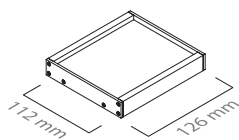

MATÉRIA-PRIMA

Latão

ACABAMENTOS DISPONÍVEIS

Cromado / Cromado Escovado / Niquelado / Dourado / Rosa Dourado / Latão Polido / Latão Escovado / Latão Envelhecido / Lacado (Preto Mate ou Branco Mate)

RAW MATERIAL

Brass

AVAILABLE FINISHES

Chrome / Brushed Chrome / Antique Niquel / Gold / Rose Gold / Polished Brass / Brushed Brass / Antique Brass / Lacquered (Mate Black or Mate White)

F8