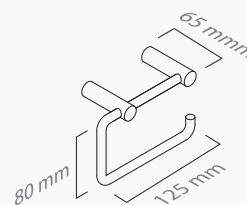

■ ref. **PR10P05**

Porta rolo
Roll holder