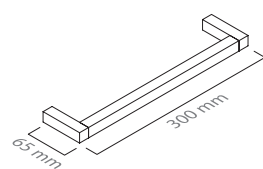

■ ref. **M710M02**

Toalheiro barra 60
Towel rail 60