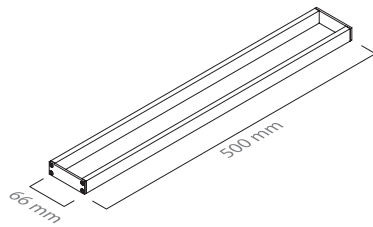

AVAILABLE FINISHES

Chrome / Brushed Chrome / Antique Niquel / Gold / Rose Gold / Polished Brass / Brushed Brass / Antique Brass / Lacquered (Mate Black or Mate White)

F8

■ ref. **F810F01**

Toalheiro barra 50
Towel rail 50