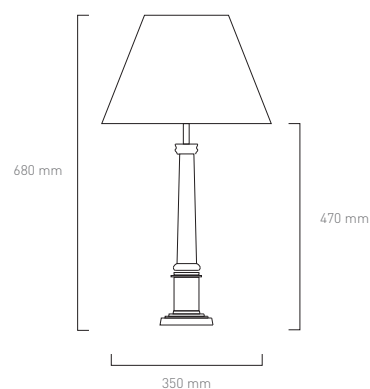

PORTO Pequeno

■ ref. **PORTO Pequeno**

PT

MATERIAIS

Base Madeira e latão
Cor casquilho Preto / Branco
Cabo elétrico Têxtil

ELECTRIFICAÇÃO

Casquilho E27
Potência Máx. 60W
Isolamento Classe II

EN

MATERIALS

Base Wood and brass
Bulb holder colour Black / White
Electric cable Textile

WIRING

Bulb holder E27
Max Power 60W
Insulation Class II