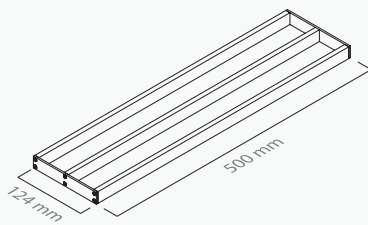

AVAILABLE FINISHES

Chrome / Brushed Chrome / Antique Niquel / Gold / Rose Gold / Polished Brass / Brushed Brass / Antique Brass / Lacquered (Mate Black or Mate White)

F8

■ ref. **F810F01**

Toalheiro barra 50
Towel rail 50