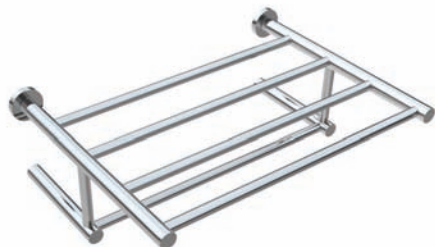

PORTUCALE

MATÉRIA-PRIMA
Latão

RAW MATERIAL
Brass

ACABAMENTOS DISPONÍVEIS
Cromado / Cromado Escovado / Niquelado / Dourado / Rosa Dourado / Latão Polido / Latão Escovado / Latão Envelhecido / Lacado (Preto Mate ou Branco Mate)

AVAILABLE FINISHES
Chrome / Brushed Chrome / Antique Nickel / Gold / Rose Gold / Polished Brass / Brushed Brass / Antique Brass / Lacquered (Mate Black or Mate White)