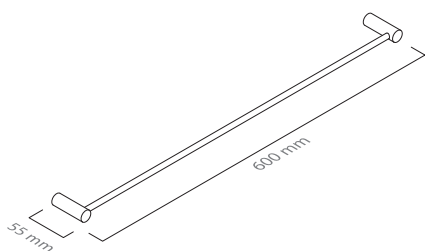

■ ref. **PR10P02**

Toalheiro barra 40
Towel rail 40

■ ref. **PR10P60**

Toalheiro barra 60
Towel rail 60