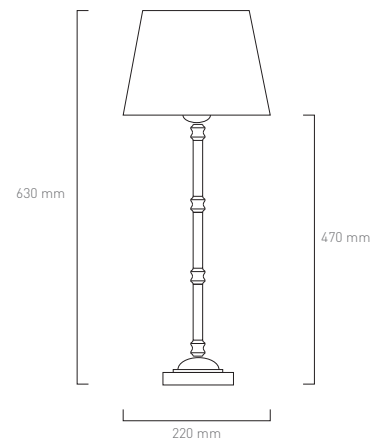

COIMBRA Table

■ ref. **COIMBRA Table**

PT

MATERIAIS

Base	Latão
Cor casquilho	Preto
Cabo elétrico	Têxtil

ELECTRIFICAÇÃO

Casquilho	E27
Potência Máx.	60W
Isolamento	Classe II

EN

MATERIALS

Base	Brass
Bulb holder colour	Black
Electric cable	Textile

WIRING

Bulb holder	E27
Max Power	60W
Insulation	Class II