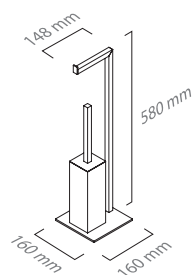

■ ref. **H910H99**

Toalheiro pé 3 barras
Floor free standing triple swivel
towel rail