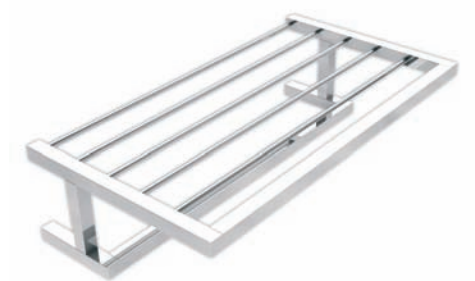

MATÉRIA-PRIMA
Latão

RAW MATERIAL
Brass

ACABAMENTOS DISPONÍVEIS

Cromado / Cromado Escovado / Niquelado / Dourado / Rosa Dourado / Latão Polido / Latão Escovado / Latão Envelhecido / Lacado (Preto Mate ou Branco Mate)

AVAILABLE FINISHES

Chrome / Brushed Chrome / Antique Niquel / Gold / Rose Gold / Polished Brass / Brushed Brass / Antique Brass / Lacquered (Mate Black or Mate White)

■ ref. **M710M13**

Porta toalhas
Towel rack