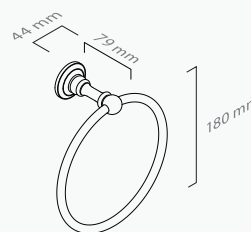

■ ref. **CL10C02**

Toalheiro barra 60
Towel rack 60

■ ref. **CL10C30**

Toalheiro barra 30
Towel rail 30

■ ref. **CL10C01D**

Toalheiro barra duplo 50
Double towel rail 50

MATÉRIA-PRIMA
Latão

RAW MATERIAL
Brass

■ ref. **CL10C02D**

Toalheiro barra duplo 60
Double towel rail 60

■ ref. **CL10C03**

Toalheiro argola
Towel ring

■ ref. **CL10C04/50**

Prateleira vidro 50
Glass shelf 50

■ ref. **CL10C04/60**

Prateleira vidro 60
Glass shelf 60