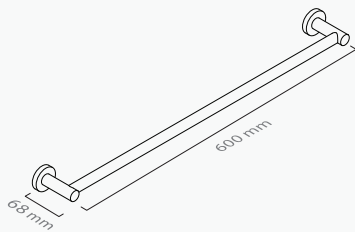

■ ref. **P210P01**

Toalheiro barra 50
Towel rail 50