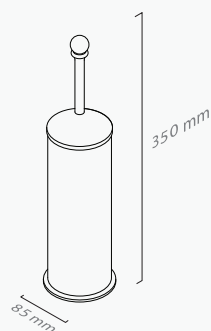

■ ref. **CL10C11P**

Porta escova parede
Toilet brush wallmounted