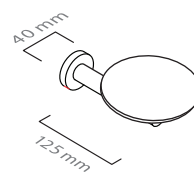

■ ref. **P210P06**

Saboneteira
Soap dish wallmounted