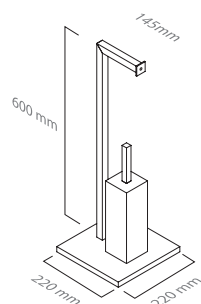

MATÉRIA-PRIMA
Aço Inox

RAW MATERIAL
Stainless Steel

ACABAMENTOS DISPONÍVEIS
Escovado

AVAILABLE FINISHES
Brushed

COMPLEMENTOS