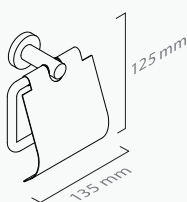

■ ref. **P210P05**

Porta rolo
Roll holder