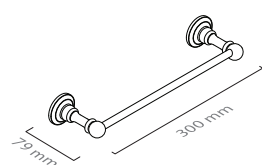

MATÉRIA-PRIMA
Latão

RAW MATERIAL
Brass

ACABAMENTOS DISPONÍVEIS

Cromado / Cromado Escovado / Niquelado / Dourado / Rosa Dourado / Latão Polido / Latão Escovado / Latão Envelhecido / Lacado (Preto Mate ou Branco Mate)

AVAILABLE FINISHES

Chrome / Brushed Chrome / Antique Nickel / Gold / Rose Gold / Polished Brass / Brushed Brass / Antique Brass / Lacquered (Mate Black or Mate White)

CLASSIC

■ ref. **CL10C01**

Toalheiro barra 50
Towel rail 50

■ ref. **CL10C02**

Toalheiro barra 60
Towel rack 60

■ ref. **CL10C30**

Toalheiro barra 30
Towel rail 30

■ ref. **CL10C01D**

Toalheiro barra duplo 50
Double towel rail 50