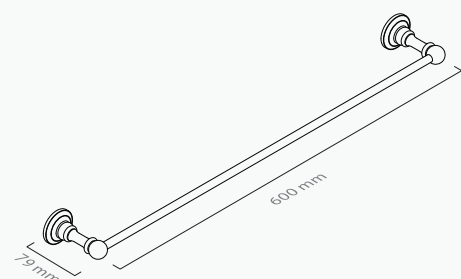

AVAILABLE FINISHES

Chrome / Brushed Chrome / Antique Nickel / Gold / Rose Gold / Polished Brass / Brushed Brass / Antique Brass / Lacquered (Mate Black or Mate White)

CLASSIC 

■ ref. **CL10C01**

Toalheiro barra 50
Towel rail 50

■ ref. **CL10C02**

Toalheiro barra 60
Towel rack 60

■ ref. **CL10C30**

Toalheiro barra 30
Towel rail 30

■ ref. **CL10C01D**

Toalheiro barra duplo 50
Double towel rail 50

MATÉRIA-PRIMA
Latão

RAW MATERIAL
Brass