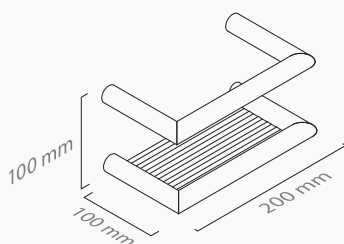

■ ref. **W910W06**

Saboneteira
Soap dish wallmounted

■ ref. **W910W07**

Saboneteira dupla
Double soap dish wallmounted

■ ref. **W910W16**

Esponjeira
Bar soap dish

■ ref. **W910W16/20S**

Esponjeira 20
Bar soap dish 20