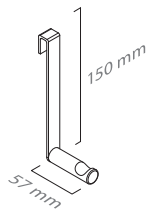

■ ref. **PR10P10**

Cabide
Hook