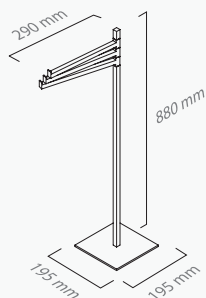

■ ref. **H910H13V**

Porta toalhas vertical
Vertical towel rack