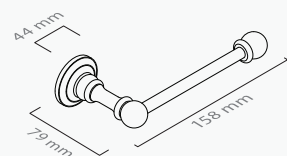

■ ref. **CL10C04C**

Prateleira canto vidro
Corner glass shelf