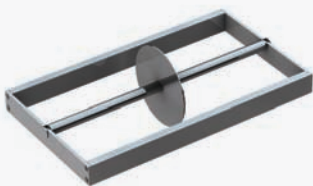

Toalheiro barra duplo 40
Double towel rail 40

■ ref. **F810F04**

Prateleira vidro
Glass shelf

■ ref. **F810F05**

Porta rolo
Roll holder

■ ref. **F810F05D**

Porta rolo duplo
Double roll holder

MATÉRIA-PRIMA