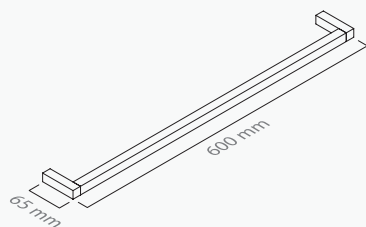

Chrome / Brushed Chrome / Antique Niquel / Gold / Rose Gold / Polished Brass / Brushed Brass / Antique Brass / Lacquered (Mate Black or Mate White)

M7

■ ref. **M710M01**

Toalheiro barra 50
Towel rail 50

■ ref. **M710M02**