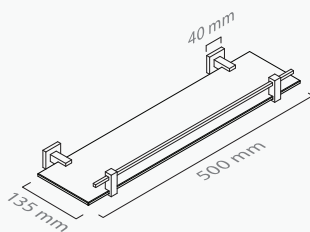

Chrome / Brushed Chrome / Antique Niquel / Gold / Rose Gold / Polished Brass / Brushed Brass / Antique Brass / Lacquered (Mate Black or Mate White)

M7B

■ ref. **M710B84**

Toalheiro giratório
Adjustable towel rail