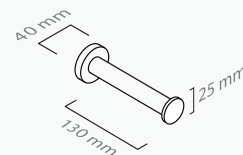

■ ref. **P210P05P**

Porta rolo perpendicular
Roll holder