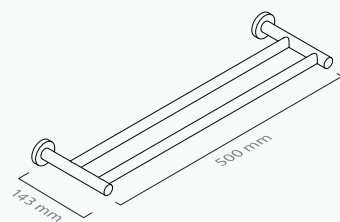

■ ref. **P210P30**

Toalheiro barra 30
Towel rail 30