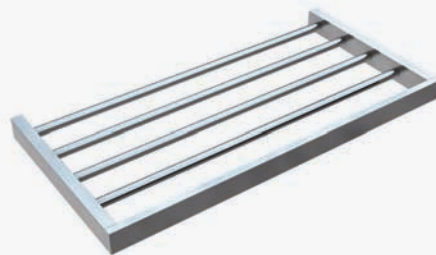

Chrome / Brushed Chrome / Antique Nickel / Gold / Rose Gold / Polished Brass / Brushed Brass / Antique Brass / Lacquered (Mate Black or Mate White)

REDIL

■ ref. **RE10R10**

Cabide
Hook

■ ref. **RE10R13**

Porta toalhas
Towel rack