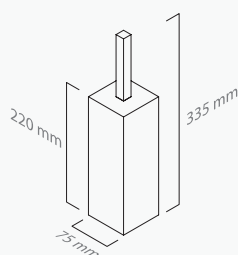

■ ref. **M710M10P**

Cabide pendurar
Hook