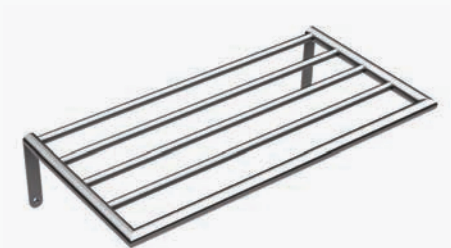

■ ref. **W910W13**

Porta toalhas
Towel rack

■ ref. **W910W13T**

Porta toalhas c/toalheiro
Towel rack

■ ref. **W910W13V**

Porta toalhas vertical
Towel rack

MATÉRIA-PRIMA
Latão

RAW MATERIAL
Brass