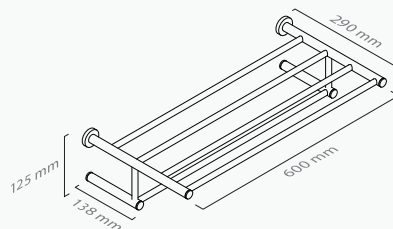

PORTUCALE

MATÉRIA-PRIMA
Latão

RAW MATERIAL
Brass

ACABAMENTOS DISPONÍVEIS
Cromado / Cromado Escovado / Niquelado / Dourado / Rosa Dourado / Latão Polido / Latão Escovado / Latão Envelhecido / Lacado (Preto Mate ou Branco Mate)

AVAILABLE FINISHES
Chrome / Brushed Chrome / Antique Nickel / Gold / Rose Gold / Polished Brass / Brushed Brass / Antique Brass / Lacquered (Mate Black or Mate White)

■ ref. **P210P13/40**

Porta toalhas 40
Towel rack 40

■ ref. **P210P13/60**

Porta toalhas 60
Towel rack 60

■ ref. **P210P14**

Suporte secador
Hairdryer holder

■ ref. **P210P15**

Porta revistas
Newspaper holder