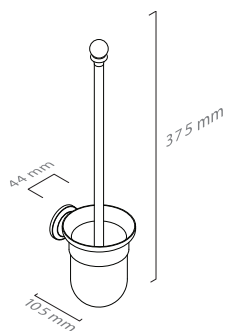

MATÉRIA-PRIMA

Latão

ACABAMENTOS DISPONÍVEIS

Cromado / Cromado Escovado / Niquelado / Dourado / Rosa Dourado / Latão Polido / Latão Escovado / Latão Envelhecido / Lacado (Preto Mate ou Branco Mate)

RAW MATERIAL

Brass

AVAILABLE FINISHES

Chrome / Brushed Chrome / Antique Niquel / Gold / Rose Gold / Polished Brass / Brushed Brass / Antique Brass / Lacquered (Mate Black or Mate White)

CLASSIC