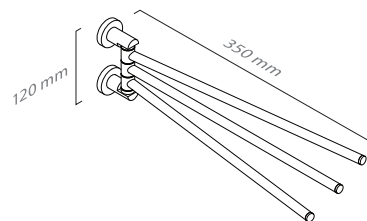

Toalheiro barra duplo 60
Double towel rail 60

■ ref. **P210P03**

Toalheiro argola
Towel ring

■ ref. **P210P84**

Toalheiro giratório
Adjustable towel rail

■ ref. **P210P04/50**

Prateleira vidro 50
Glass shelf 50