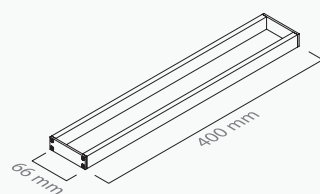

MATÉRIA-PRIMA
Latão

RAW MATERIAL
Brass

ACABAMENTOS DISPONÍVEIS

Cromado / Cromado Escovado / Niquelado / Dourado / Rosa Dourado / Latão Polido / Latão Escovado / Latão Envelhecido / Lacado (Preto Mate ou Branco Mate)

AVAILABLE FINISHES

Chrome / Brushed Chrome / Antique Niquel / Gold / Rose Gold / Polished Brass / Brushed Brass / Antique Brass / Lacquered (Mate Black or Mate White)

F8

■ ref. **F810F01**

Toalheiro barra 50
Towel rail 50

■ ref. **F810F01D**

Toalheiro barra duplo 50
Double towel rail 50

■ ref. **F810F02**

Toalheiro barra 60
Towel rail 60

■ ref. **F810F40**

Toalheiro barra 40
Towel rail 40