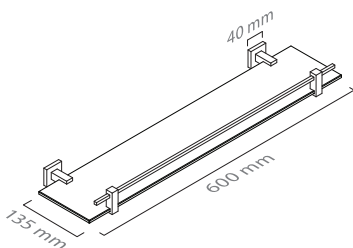

■ ref. **M710B04/50**

Prateleira vidro 50
Glass shelf 50