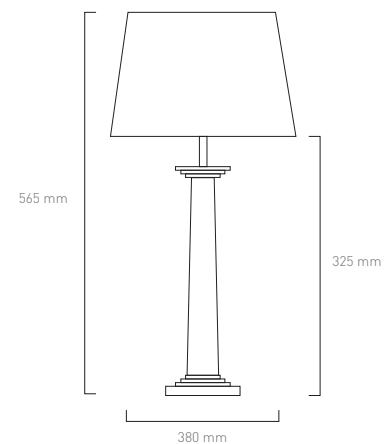

MATERIALS

Base	Porcelain and brass
Bulb holder colour	Black
Electric cable	Textile

WIRING

Bulb holder	E27
Max Power	60W
Insulation	Class II

PURELIGHT®

LIGHTING SOLUTIONS

madeira
wood

ÉVORA Table