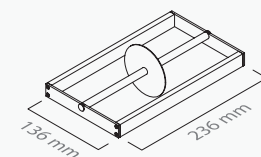

Toalheiro barra duplo 40
Double towel rail 40

■ ref. **F810F04**

Prateleira vidro
Glass shelf

■ ref. **F810F05**

Porta rolo
Roll holder

■ ref. **F810F05D**

Porta rolo duplo
Double roll holder

MATÉRIA-PRIMA