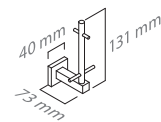

Prateleira canto vidro
Corner glass shelf

■ ref. **M710B05**

Porta rolo
Roll holder

■ ref. **M710B05R**

Porta rolo reserva
Spare roll holder

■ ref. **M710B06**

Saboneteira
Soap dish wallmounted

MATÉRIA-PRIMA