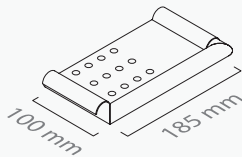

■ ref. **W910W06**

Saboneteira
Soap dish wallmounted