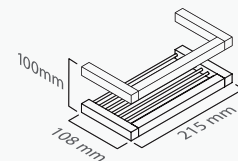

Saboneteira
Soap dish wallmounted

■ ref. **M710M26**

Saboneteira/esponjeira
Large basket

■ ref. **M710M16**

Esponjeira
Bar soap dish

■ ref. **M710M16/20S**

Esponjeira 20
Bar soap dish 20

MATÉRIA-PRIMA