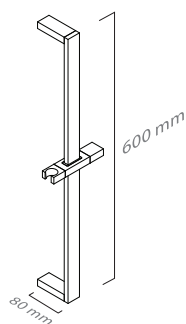

Chrome / Brushed Chrome / Antique Nickel / Gold / Rose Gold / Polished Brass / Brushed Brass / Antique Brass / Lacquered (Mate Black or Mate White)

REDIL

■ ref. **RE10R10**

Cabide
Hook

■ ref. **RE10R13**

Porta toalhas
Towel rack