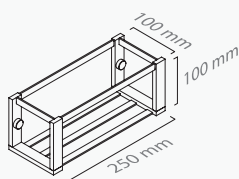

■ ref. **PR10P96**

Saboneteira móvel
Soap dish free standing

■ ref. **R710R96**

Saboneteira móvel
Soap dish free standing

■ ref. **H910H16/40**

Esponjeira 40
Large basket

■ ref. **H910H16/25**

Esponjeira 25
Medium basket