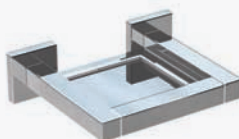

Prateleira canto vidro
Corner glass shelf

■ ref. **M710B05**

Porta rolo
Roll holder

■ ref. **M710B05R**

Porta rolo reserva
Spare roll holder

■ ref. **M710B06**

Saboneteira
Soap dish wallmounted

MATÉRIA-PRIMA