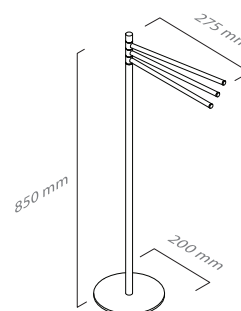

■ ref. **P210P199**

Toalheiro pé 2 barras
Floor free standing double swivel towel rail

■ ref. **P210P99**

Toalheiro pé 3 barras
Floor free standing triple swivel towel rail

■ ref. **P210P439**

Porta rolo escova pé
Floor free standing with roll and toilet brush