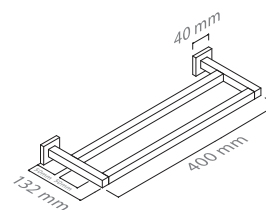

■ ref. **M710B40D**

Toalheiro barra duplo 40
Double towel rail 40