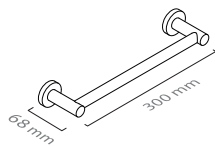

■ ref. **P210P02**

Toalheiro barra 60
Towel rail 60