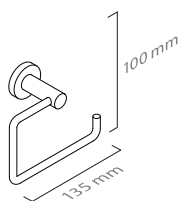

■ ref. **P210P71**

Prateleira canto vidro
Corner glass shelf