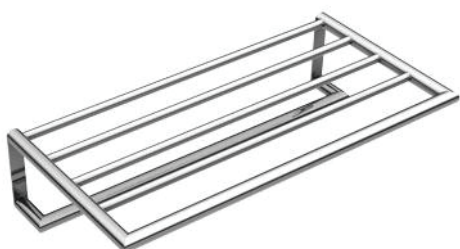

■ ref. **W910W13**

Porta toalhas
Towel rack

■ ref. **W910W13T**

Porta toalhas c/toalheiro
Towel rack

■ ref. **W910W13V**

Porta toalhas vertical
Towel rack

MATÉRIA-PRIMA
Latão

RAW MATERIAL
Brass