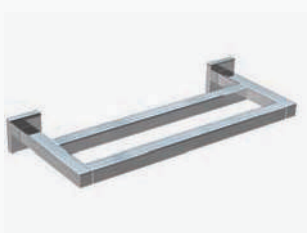

■ ref. **M710B40D**

Toalheiro barra duplo 40
Double towel rail 40