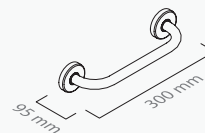

■ ref. **H810H74A**

Amarra
Grab bar