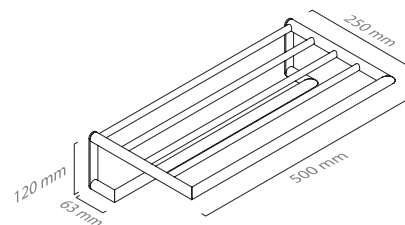

■ ref. **W910W13T**

Porta toalhas c/toalheiro
Towel rack