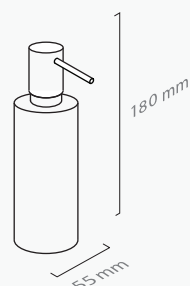

Porta rolo reserva
Spare roll holder

■ ref. **P210P05P**

Porta rolo perpendicular
Roll holder

■ ref. **P210P06**

Saboneteira
Soap dish wallmounted

■ ref. **P210P36**

Doseador
Soap dispenser

MATÉRIA-PRIMA
Latão