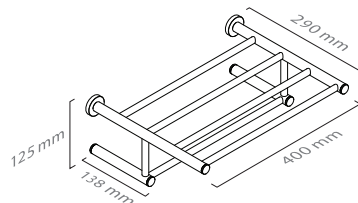

■ ref. **P210P13/40**

Porta toalhas 40
Towel rack 40

■ ref. **P210P13/60**

Porta toalhas 60
Towel rack 60