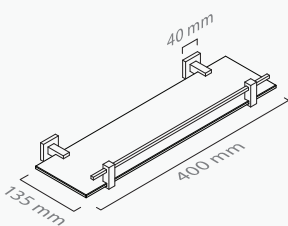

■ ref. **M710B04/60**

Prateleira vidro 60
Glass shelf 60