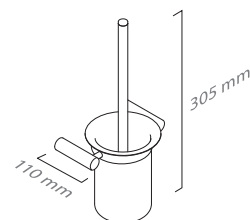

■ ref. **PR10P11**

Porta escova parede
Toilet brush wallmounted

■ ref. **PR10P11C**

Porta escova chão
Toilet brush free standing