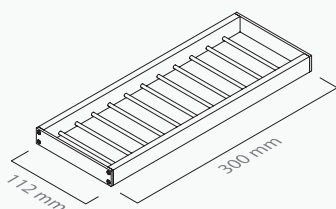

■ ref. **F810F06**

Saboneteira
Soap dish wallmounted