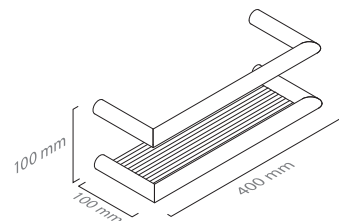

Brass

AVAILABLE FINISHES

Chrome / Brushed Chrome / Antique Nickel / Gold / Rose Gold / Polished Brass / Brushed Brass / Antique Brass / Lacquered (Mate Black or Mate White)

■ ref. **W910W16/40S**

Esponjeira 40
Bar soap dish 40