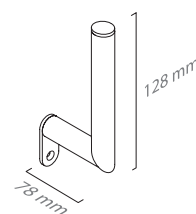

■ ref. **W910W10**

Cabide
Hook