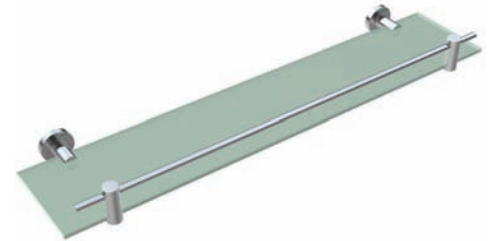

■ ref. **P210P71**

Prateleira canto vidro
Corner glass shelf

■ ref. **P210P05**

Porta rolo
Roll holder

■ ref. **P210P05T**

Porta rolo c/tampa
Roll holder with lid