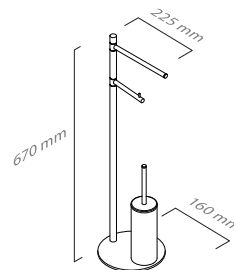

■ ref. **P210P93**

Toalheiro pé porta rolo escova
Floor free standing with towel, roll and toilet brush